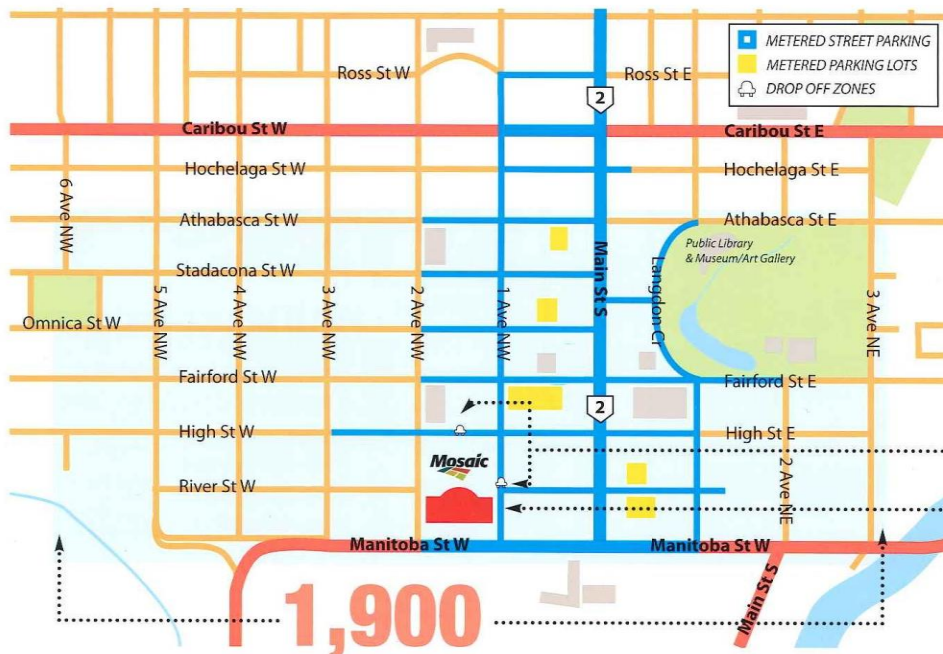

Mosaic Place

Mosaic Place Parking

Parking is located in the High Street Parking Lot across from Safeway (56 Open Spots) and surrounding areas of Mosaic Place. There is also 10 handicap parking stalls located in our High Street Parking lot. Metered spaces are free of charge for evening and weekend events at Mosaic Place. Out of town visitors can get free meter parking passes from Moose Jaw City Hall. The two parking lots across from Mosaic Place on 1st Avenue North West are operated by Little Chicago Developments and can be rented for events by calling 306.694.1388.

MOSAIC PLACE METERED & FREE PARKING

PARKING NOTE

Metered spaces are free of charge during Mosaic Place evening events

Please do not park in business lots not specified on this map

∴ **338** city operated off-street spaces exist within a 500m radius encircling Mosaic Place

∴ **1,493** city metered & non-metered street parking spaces exist within a 500m radius encircling Mosaic Place

2 drop off zones for convenience located on 1 Avenue NW, adjacent to the facility's Grand Plaza entry, and High Street, directly north of Mosaic Place

100+ on-site parking spaces at Mosaic Place, including 12 disabled spaces; parking on-site is available on first come, first serve basis

parking spaces exist within Mosaic Place's four block radius